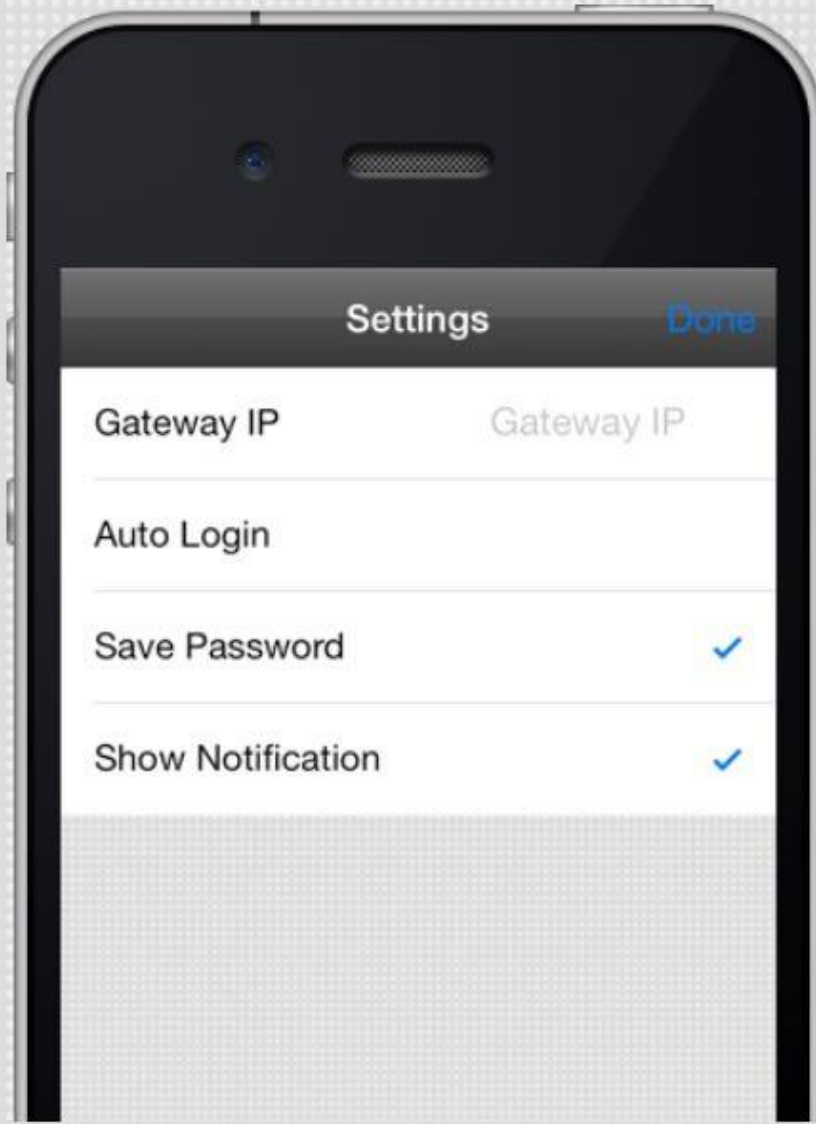

Sürüm 1.2.6

2 yıl önce

- iOS 8.x related fixes
 - Authentication support over mobile data network for VPN users
- [daha fazla](#)

Önizleme

1. **Gateway IP** is IP Address of your **Cyberoam server** and generally, it will be auto-detected. If auto-detection fails, please specify the Gateway IP manually. If you do not know the Gateway IP, please contact your administrator.
2. Tap **Auto Login** to login automatically.
3. Tap **Save Password** to save your Password.
4. Tap Show Notification to get Notification From Server.
5. Once the initial settings are configured, tap **Done** to proceed to the Login page....